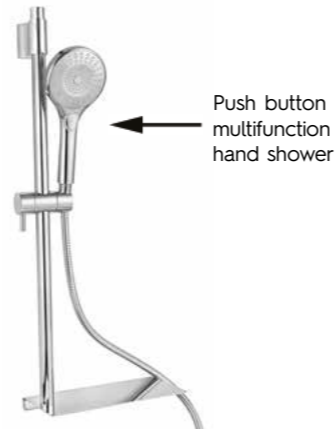

**Grosvenor slide rail kit**  
LP 0.2  
H: 900mm  
**GR761281G £325.00**

← Push button multifunction hand shower

**Aqua slider rail with built in shelf and push button multifunction hand shower**  
LP 0.2  
H: 724mm  
**AQ218 £145.00**