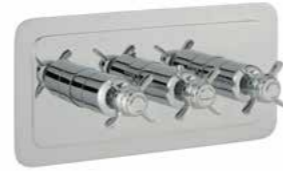

Thermostatic concealed 2 outlet shower valve horizontal
MP 0.5

98693 Chrome: £640.00

Black indices

GB98693 Chrome: £650.00