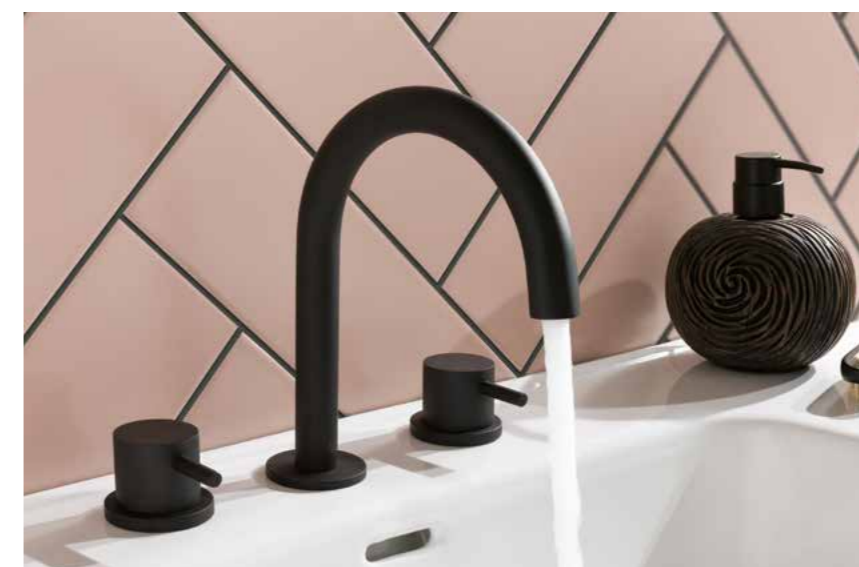

Designer handle
DH28193MB £395.00