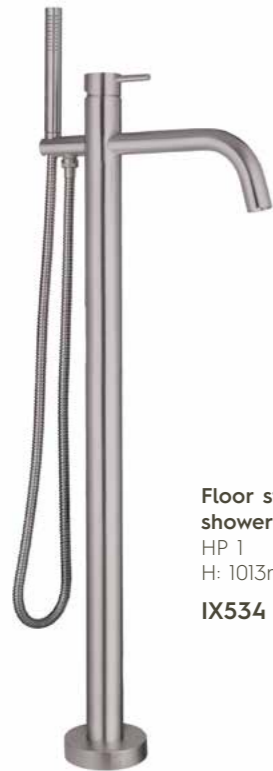

**Pull out handle**  
 H: 184mm D: 23mm  
**IX51130A £150.00**

**Round shower handle**  
 H: 250.8mm D: 88mm  
**IX635 £130.00**

**Round shower handle**  
 H: 250.8mm D: 89mm  
**IX634 £120.00**

**Shower handle**  
 H: 184mm D: 23mm  
**IX930 £75.00**