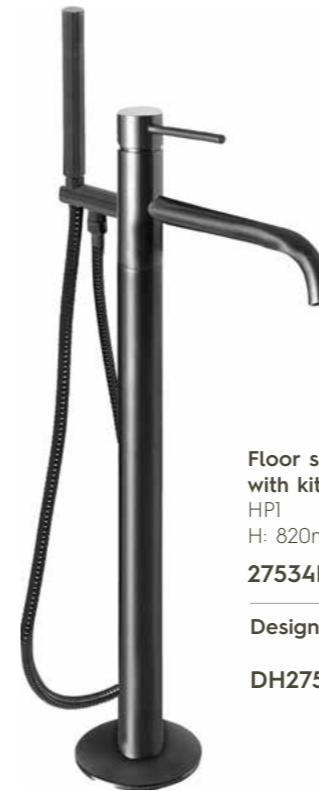

---

Ø: 25mm P: 200mm  
**27447BBL £140.00**

---

Ø: 25mm P: 250mm  
**27439BBL £150.00**

**Slim bath/basin spout**  
MP 0.5  
Ø: 20mm P: 150mm  
**2720150BBL £120.00**

---

Ø: 20mm P: 200mm  
**2720200BBL £140.00**

---

Ø: 20mm P: 250mm  
**2720250BBL £150.00**

**Wall valves**  
MP 0.5  
**27089BBL £220.00**

---

**Designer handle**  
**DH27089BBL £220.00**

**Panel valves**  
HP 1  
**27809BBL £220.00**

---

**Designer handle**  
**DH27809BBL £220.00**

**Floor standing bath mixer with kit**  
HP1  
H: 820mm - 845mm P: 250mm  
**27534BBL £1080.00**

---

**Designer handle**  
**DH27534BBL £1080.00**

Thermostatic bar valve with 2 outlets, adjustable riser and multifunction shower handle HP 1