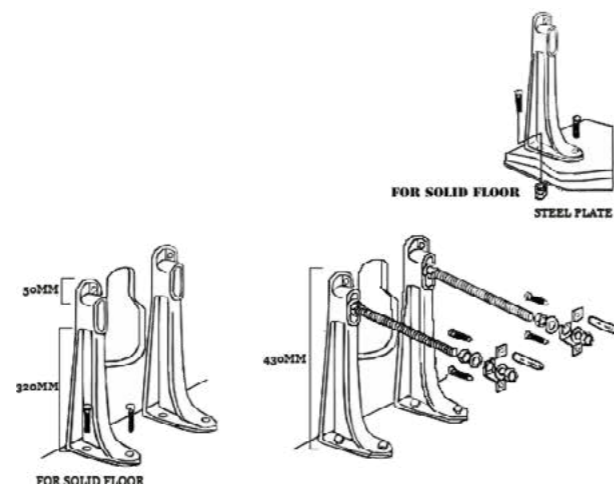

For wall hung pan/bidet  
SUPPORT SET

1526 £120.00

- Supplied
  - 1 x WC frame 1555
  - 8 x 12mm plastic plugs
  - 8 x 13mm AF screws
  - 2 x Chrome cap covers
  - 2 x 12mm nylon nuts and sleeves
  - 4 x 12 mm metal nuts
  - 8 x Washers
  - 2 x Fixing plates
  - 2 x 12mm threaded bolts
  - 1 x No.5 Allen key
  - For wall hung toilet/pan only
- WC Frame 1555 £150.00