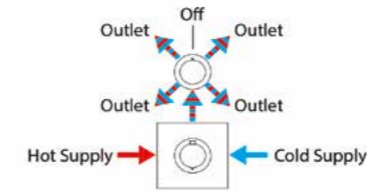

4 way diverter valve
HP 1
H: 120mm P: 50mm
IX287 £410.00