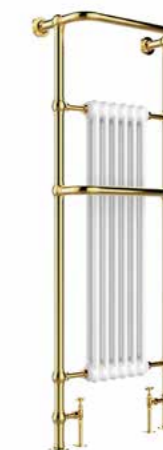

Grosvenor
Size: 1500x 574 x 235
Antique Brass
GRO1500G £840.00

CODE	SIZE	BTU	PIPE CENTRE	PROJECTION	RECOMMENDED ELEMENT	FINISH
GRO963G	963x673x230	3410	438	230	600W	Antique Brass
GRO1130G	1130X553X230	3275	325	230	400W	Antique Brass
GRO1500G	1500X574X235	2736	339	235	400W	Antique Brass

- All radiators are manufactured from mild steel materials.

CODE	SIZE	BTU	PIPE CENTRE	PROJECTION	RECOMMENDED ELEMENT	FINISH
GRO963G	963x673x230	3410	438	230	600W	Antique Brass
GRO1130G	1130X553X230	3275	325	230	400W	Antique Brass
GRO1500G	1500X574X235	2736	339	235	400W	Antique Brass

- All radiators are manufactured from mild steel materials.