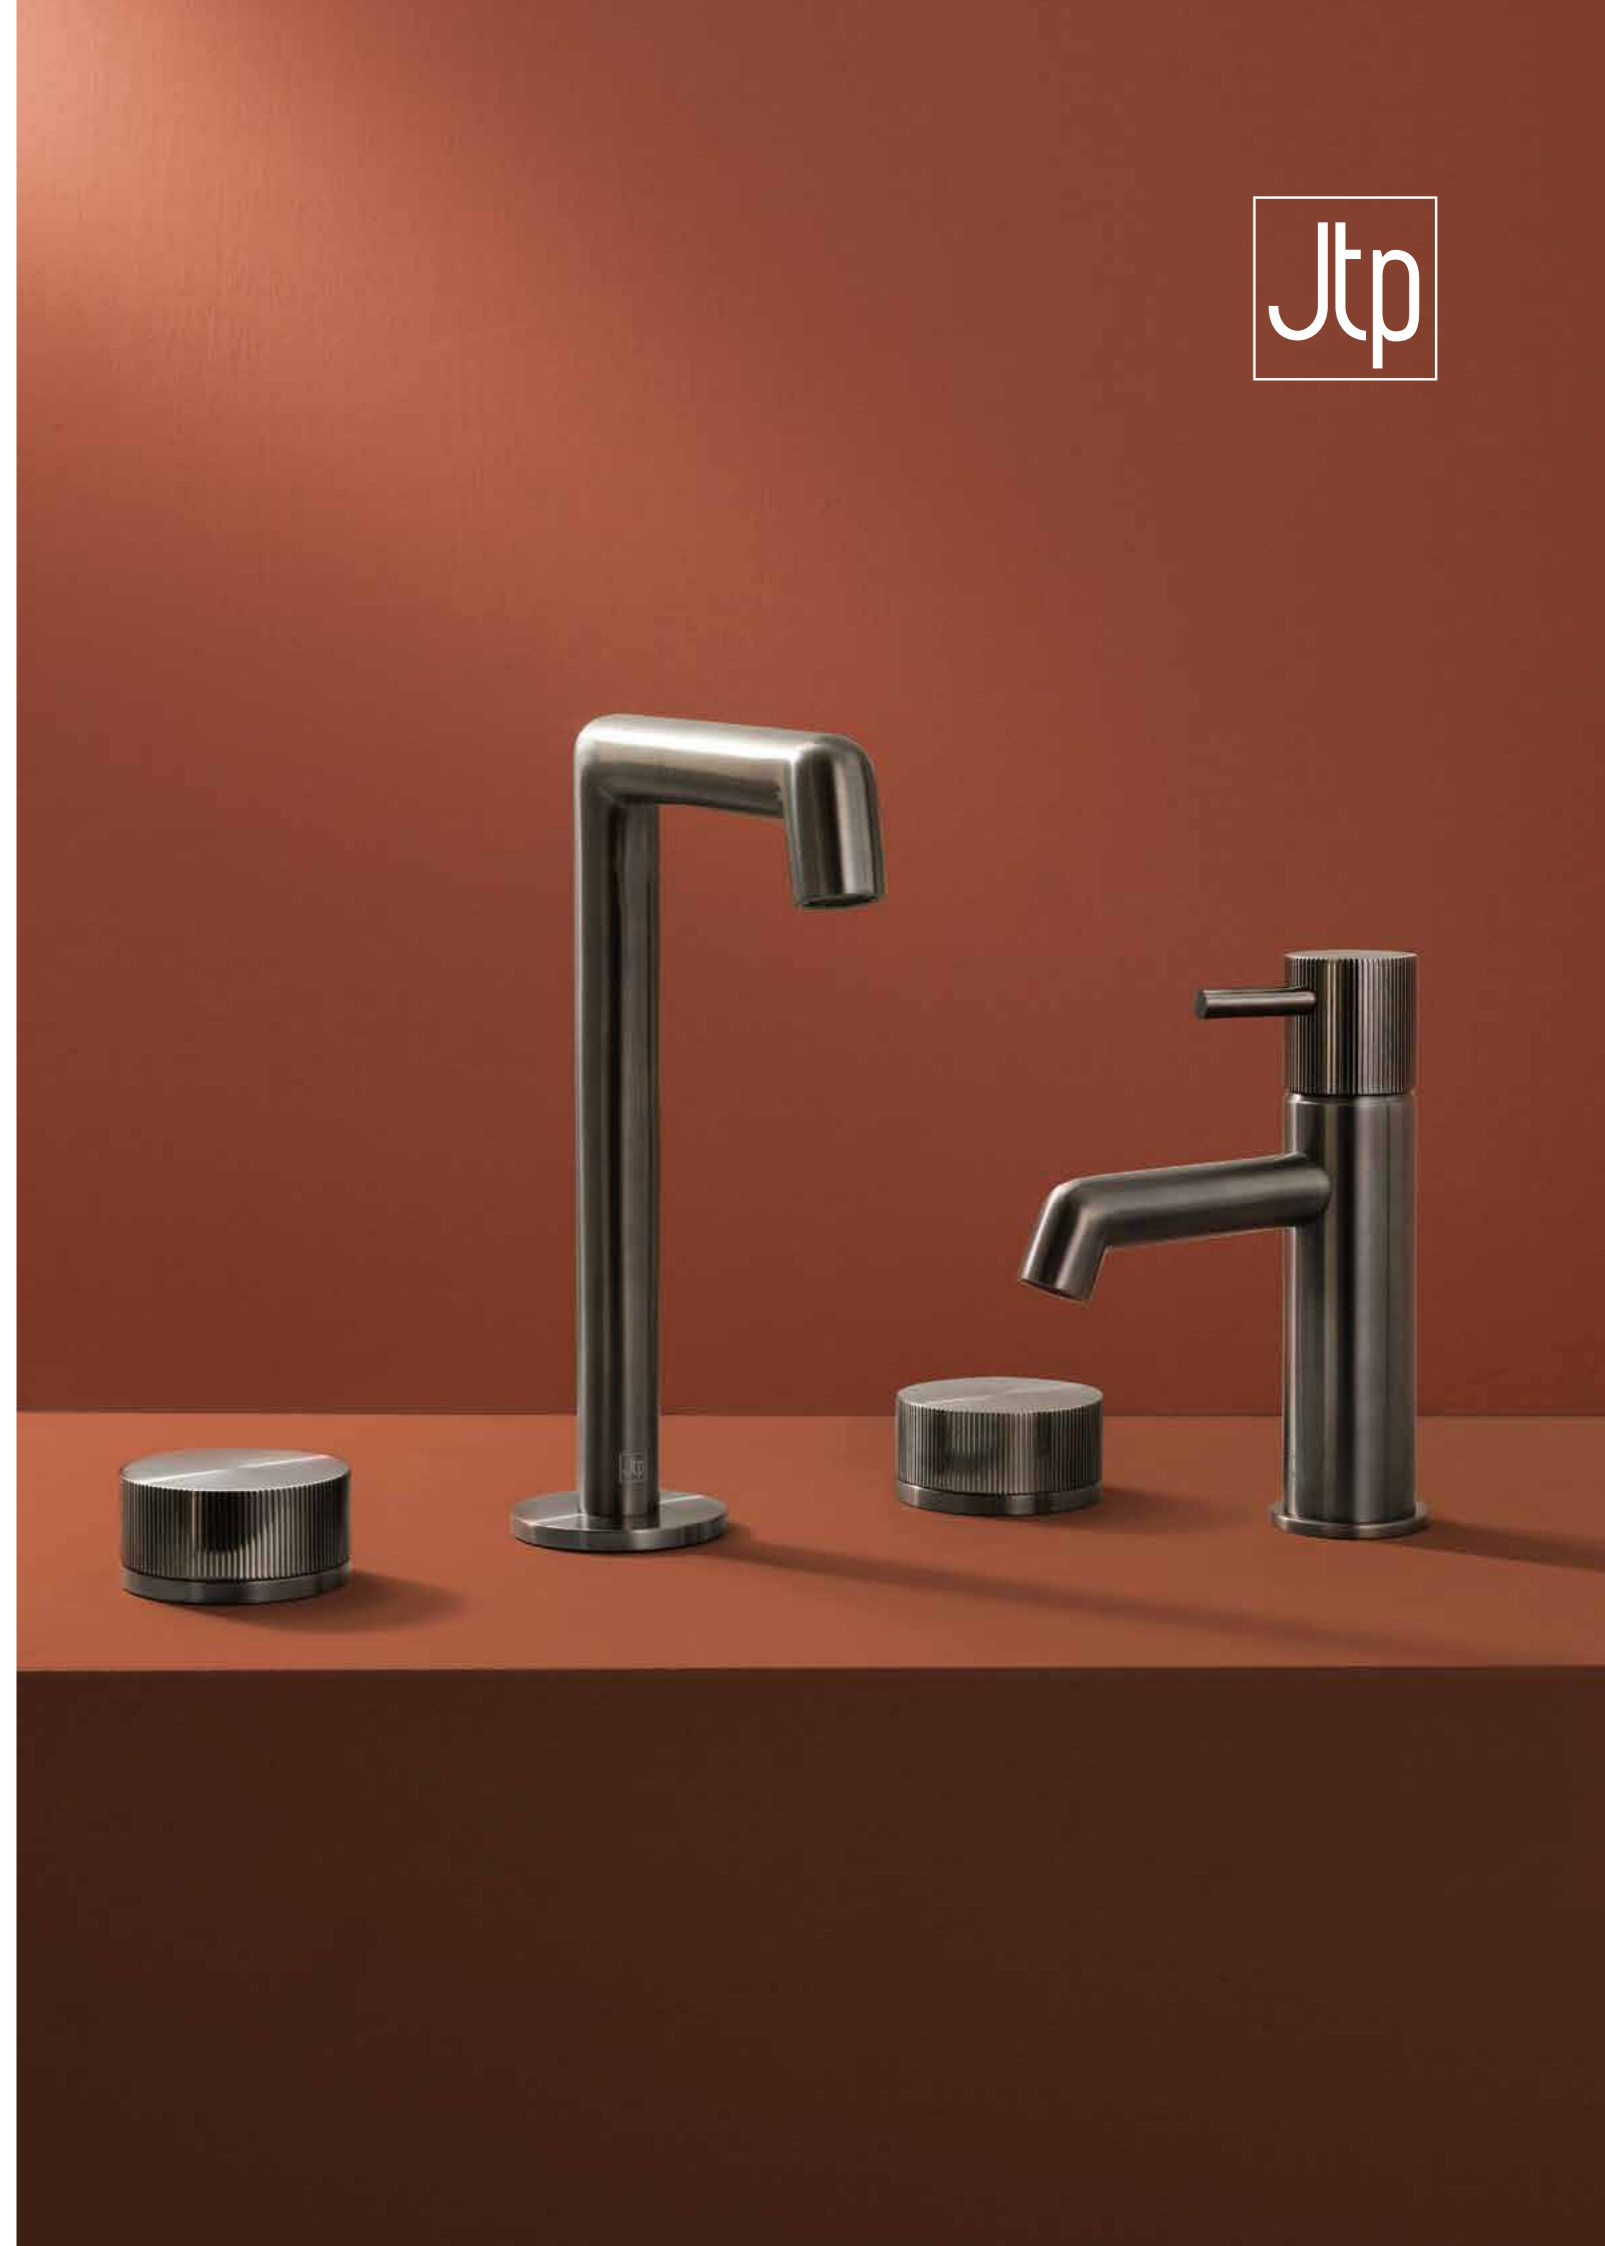

Quality is everything.

Producing high-quality brassware, accessories and fixtures is of great importance to JTP and we pride ourselves on providing quality without compromise. From the initial design process all the way through to manufacturing, we ensure that each and every individual piece meets our rigorous standard across all collections.

Working with the best raw materials and designed in-house at our London office, JTP is product to offer stylish yet functional products that allow homeowners to make their bathroom dreams a reality; creating coordinated bathroom spaces for contemporary homes.