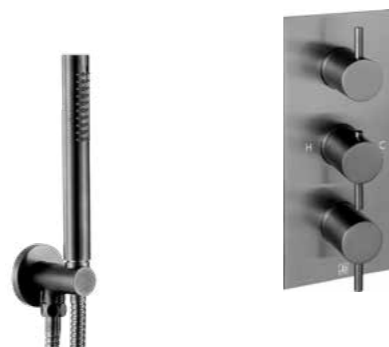

Vos 2 outlet shower valve, arm 400mm, overhead shower 250mm, round water outlet

COM 076      £113400

Vos 2 outlet shower valve, arm 400mm, overhead shower 250mm, round water outlet

COM 077      £1144.00

Vos 2 outlet shower valve,  
arm 400mm, overhead shower  
250mm, round water outlet