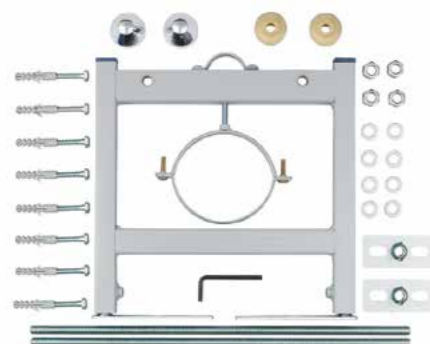

For wall hung pan/bidet  
SUPPORT SET

1526 £120.00

- Supplied
  - 1 x WC frame 1555
  - 8 x 12mm plastic plugs
  - 8 x 13mm AF screws
  - 2 x Chrome cap covers
  - 2 x 12mm nylon nuts and sleeves
  - 4 x 12 mm metal nuts
  - 8 x Washers
  - 2 x Fixing plates
  - 2 x 12mm threaded bolts
  - 1 x No.5 Allen key
  - For wall hung toilet/pan only
- WC Frame 1555 £150.00