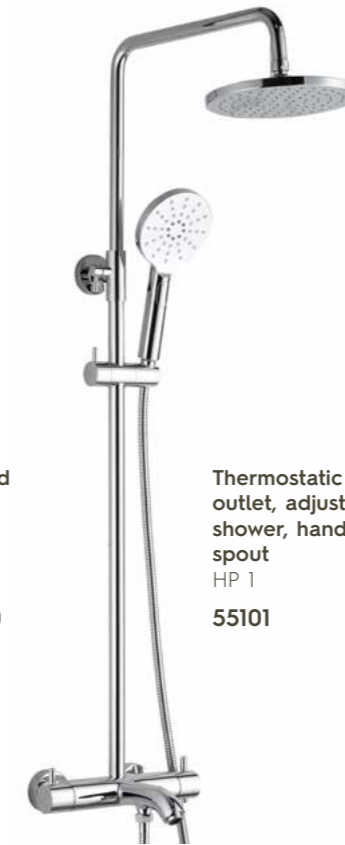

**Shower pole with overhead shower, hand shower and bath spout**  
 HP 1  
 H: 1130mm P: 350mm  
**MUL2 £309.00**

**Thermostatic shower pole 3 outlet, adjustable with overhead shower, hand shower and bath spout**  
 HP 1  
**55101 £550.00**