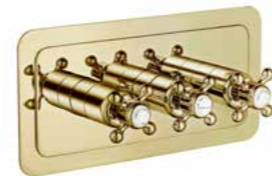

Thermostatic concealed 3 outlet shower valve horizontal
MP 0.5

76692NK Nickel: £865.00

76692G A. Brass: £865.00