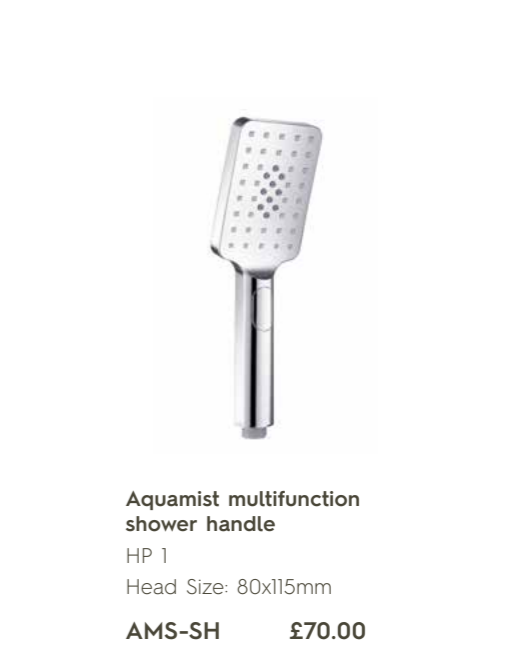

Aquamist multifunction shower handle
HP 1
Head Size: 80x115mm
AMS-SH £70.00