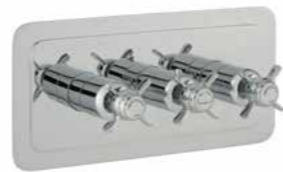

Thermostatic concealed 3 outlet shower valve horizontal
MP 0.5

98692 Chrome: £760.00

Black indices

GB98692 Chrome: £770.00