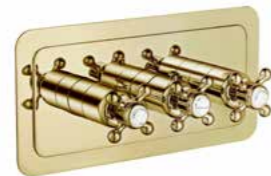

Thermostatic concealed 2 outlet shower valve horizontal
MP 0.5

76693NK Nickel: £795.00

76693G A. Brass: £795.00