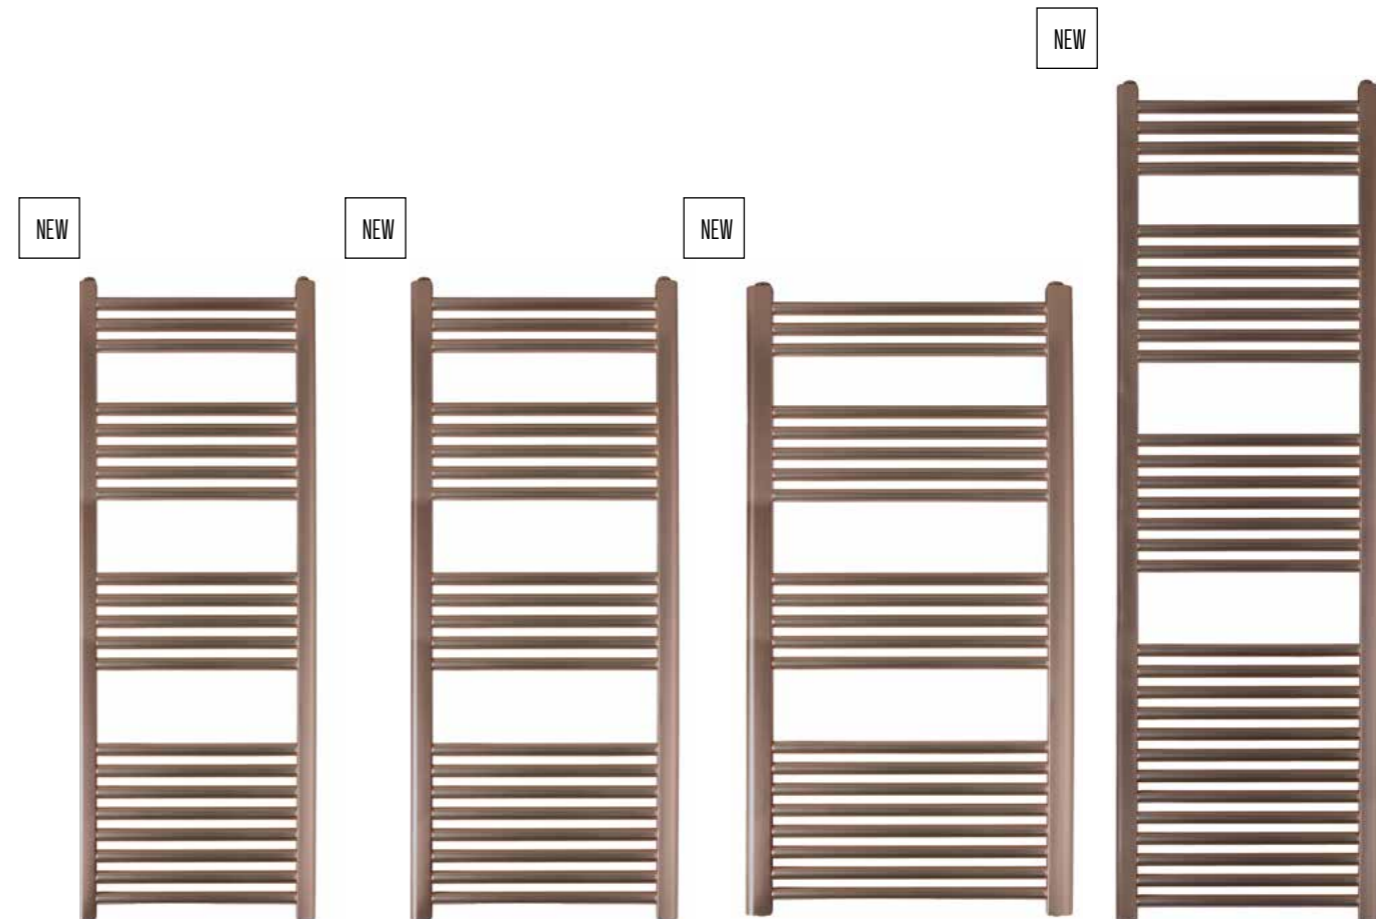

VOS
1200 x 400
Brushed Bronze
VOS1204BRZ £340.00

VOS
1200 x 500
Brushed Brass
VOS1200BRZ £355.00

VOS
1200 x 600
Brushed Bronze
VOS1206BRZ £380.00

VOS
1600 x 500
Brushed Bronze
VOS1600BRZ £445.00

25mm Bars

CODE	SIZE	BARS	BTU	PIPE CENTRE	PROJECTION	RECOMMENDED ELEMENT	FINISH
VOS1204BRZ	1200X400	21	966	350	76	4000W	Mild Steel PVD
VOS1200BRZ	1200X500	21	1357	450	75	400W	Mild Steel PVD
VOS1206BRZ	1200X600	21	1571	550	75	400W	Mild Steel PVD
VOS1600BRZ	1600X500	31	1947	450	75	600W	Mild Steel PVD

- The Above radiators are based on central heating and dual fuel formats.
- All radiators are manufactured from mild steel materials.