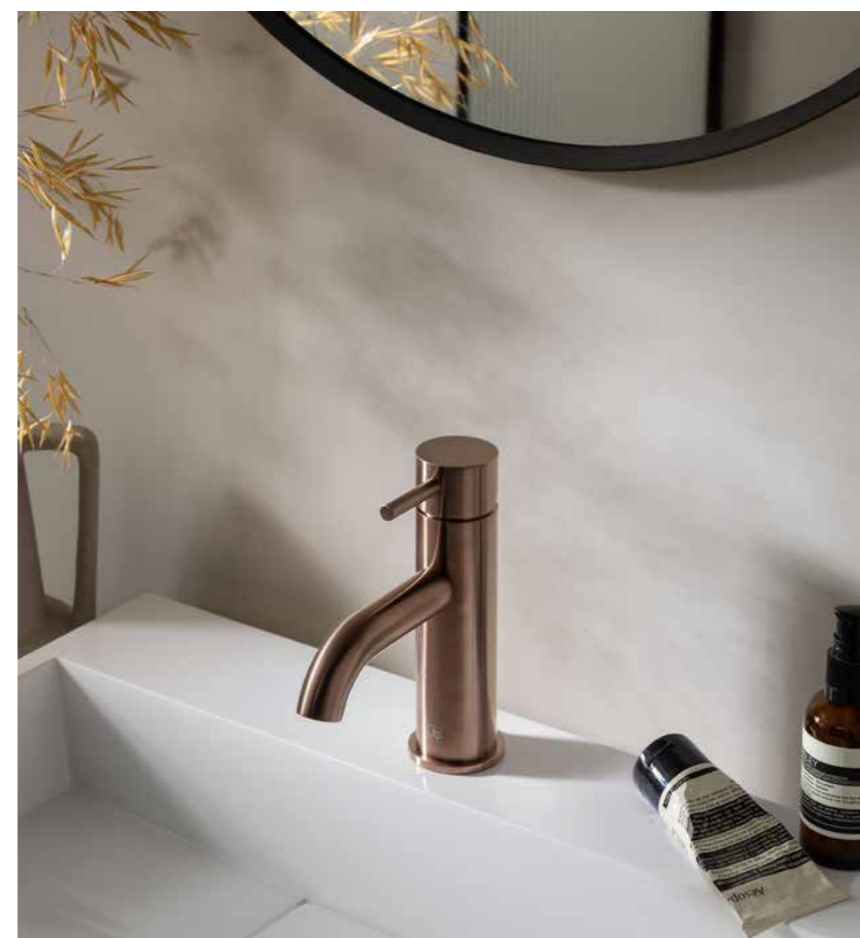

# VOS Brushed Bronze

PVD

**Single lever tall basin mixer**  
MP 0.5  
H: 311 mm P: 130 mm  
**21009ABRZ £310.00**

**Single lever basin mixer**  
LP 0.2  
H: 156mm P: 111 mm  
**21008ABRZ £260.00**

**Single lever mini basin mixer**  
LP 0.2  
H: 137mm P: 90 mm  
**21025BRZ £235.00**