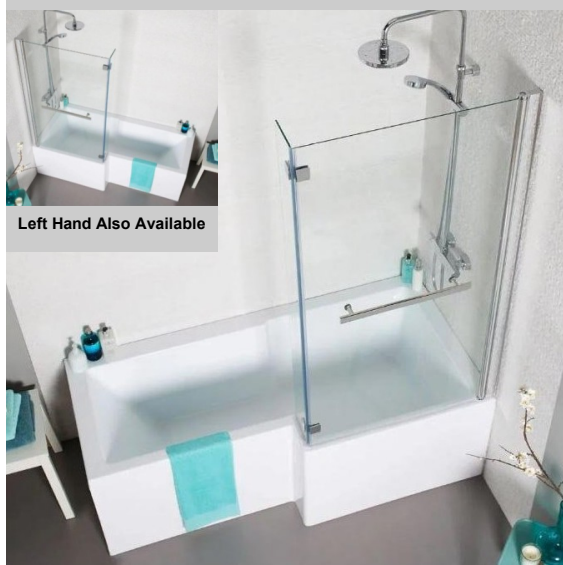

Square Shower Bath

Item	Was (inc VAT)	Now (inc VAT)
1700 Shower Bath	£300.00	£210.00
1500 Shower Bath	£300.00	£210.00
1700 Front Panel	£105.00	£68.00
1500 Front Panel	£105.00	£68.00
End Panel	£63.00	£42.00
Shower Bath Screen	£182.00	£127.00

Curved Shower Bath

Item	Was (inc VAT)	Now (inc VAT)
1700 Shower Bath	£300.00	£210.00
1500 Shower Bath	£300.00	£210.00
1700 Front Panel	£105.00	£68.00
1500 Front Panel	£105.00	£68.00
End Panel	£63.00	£42.00
Shower Bath Screen	£139.00	£97.00

Straight Bath

Size	Was (inc VAT)	Now (inc VAT)
1500 x 700	£204.12	£142.00
1600 x 700	£204.12	£142.00
1700 x 700	£204.12	£142.00
1700 x 750	£311.04	£217.00